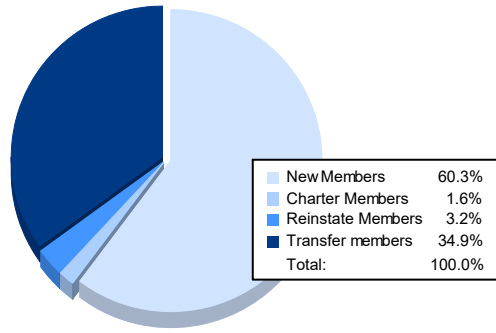

Year	New Clubs	Dropped Clubs	Gain/ Loss Clubs	New Members	Charter Members	Reinstate Members	Transfer Members	Total Member Added	Total Members Dropped	Gain/ Loss Members
2016-2017	0	0	0	96	2	1	7	106	136	-30
2017-2018	0	0	0	97	2	1	10	110	179	-69
2018-2019	0	0	0	71	2	3	7	83	180	-97
2019-2020	0	0	0	74	2	1	5	82	170	-88
2020-2021	0	1	-1	38	1	2	22	63	140	-77
Average	0	0	0	75	2	2	10	89	161	-72

Membership Composition June 2021 Cumulative

Gender Composition June 2021 Cumulative